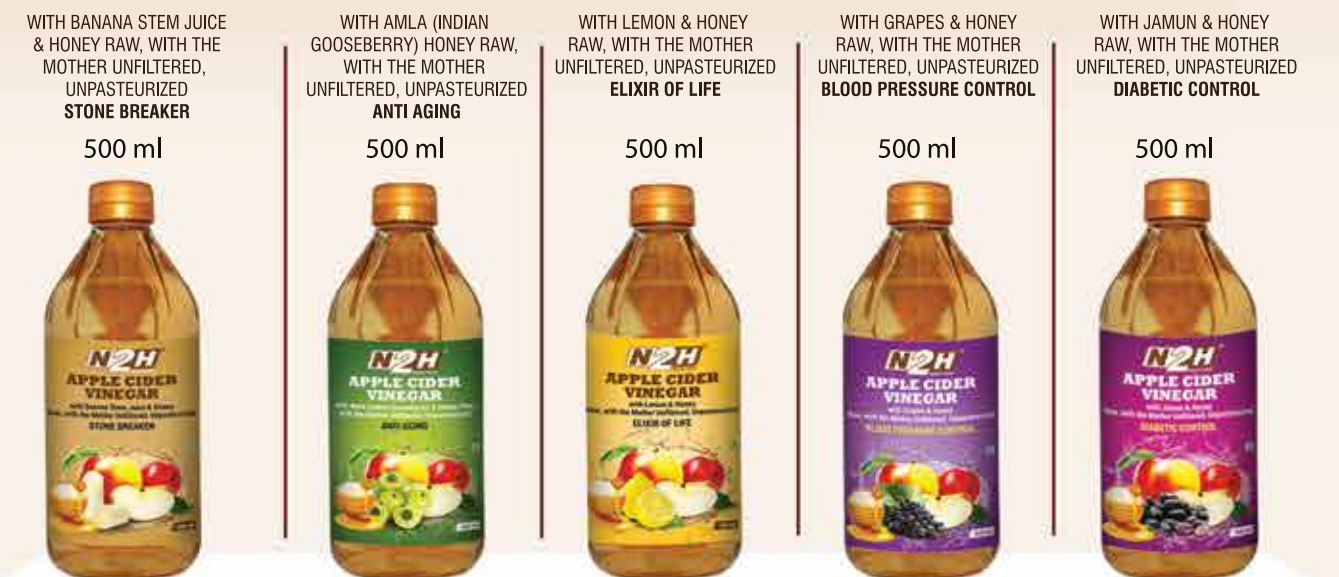

/n2hchennai /n2hstore
 /n2hstore

FLAX SEEDS PRODUCTS

ALMOND OIL

APPLE CIDER VINEGAR

ALOE VERA JUICE CONCENTRATE

500 ml

CHIA PRODUCTS

WHITE CHIA SEED
200 gms

CHIA SEED
POWDER
100 gms

CHIA SEED
200 gms

SEEDS & POWDERS

QUINOA SEED
100 gms

FENUGREEK
POWDER
200 gms

DRY FRUITS

HAZEL NUTS
50 gms

SALTED PISTA
200 gms